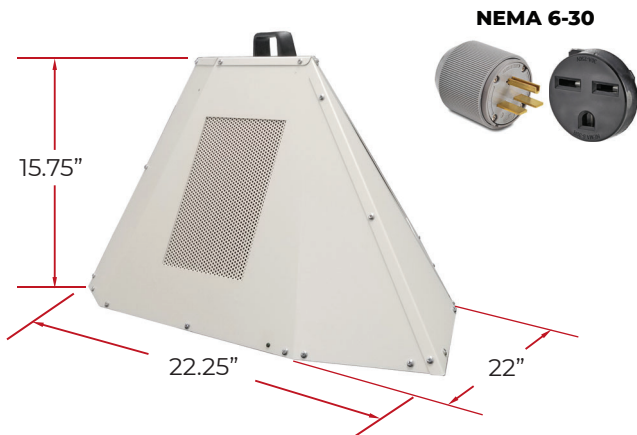

DEAD BEDBUGZ

by COLORADO TRI-FLO SYSTEMS, LLC

Eradi-Flo 5000 220V 30-AMP Portable Electric Heater Specification Sheet

The ER5000 offers robust heating capabilities, catering to various spaces and applications, serving both commercial and personal needs. A versatile 5,000-watt portable electric heater designed for a wide range of applications. It effectively heats rooms **up to 350 sq. ft. or 2,800 cu. ft.***, making it a perfect choice for both commercial and personal use. This electric heater operates on one 220V, 30-AMP on-site circuit and reaches a maximum temperature of 155°F (68.3°C), ensuring efficient and reliable heating.

Room Size	up to 350 sq. ft. or 2,800 cu. ft.*
Heat Produced	17,100 BTUs
Heating Elements	(2) 2500W elements
Wattage	5,000
Fuel	Electric
Dedicated Breaker	(1) 220V, 30-amp
Plug Type	NEMA 6-30P
Total AMPS	20.8
Total Air Volume	850 CFM
Internal Fan	1 speed
Temperature	72°F to 155°F (22°C to 68°C)
Dimensions (inches)	22 x 22.25 x 15.75
Dimensions (mm)	559 x 565 x 400
Weight	33 lbs. (15 kg.)
Adjustable Thermostat	Yes
Power Cord Length	Attached 7 ft.
Safety	No CO2, No fuel required
Warranty	5-Year Limited
Made In	USA